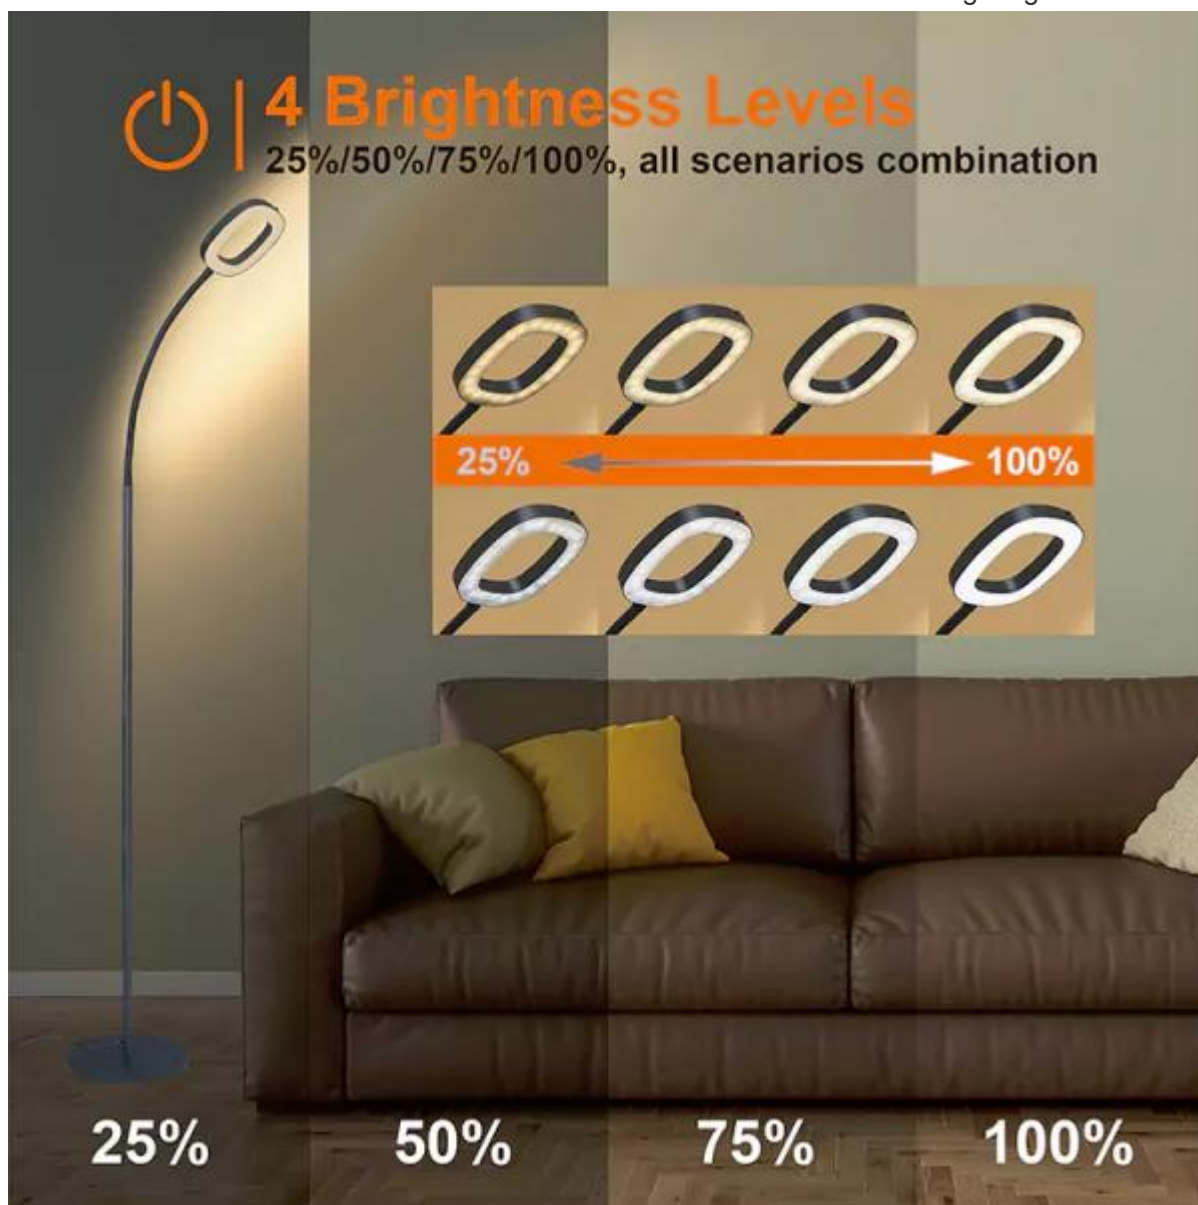

www.tianhualighting.com/

There are 3 light warm light/natural light/white light.

Dongguan City Tianhua Photoelectric Technology Co., Ltd.

ADDRESS:2nd Road, Jinqianling Industrial Zone,Jitigang, Huangjiang Town, Dongguan City, China.

TEL: +86-769-82607368/ +86-18928200163

FAX: +86-769-82607338

EMAIL: Sales18@tianhualighting.com